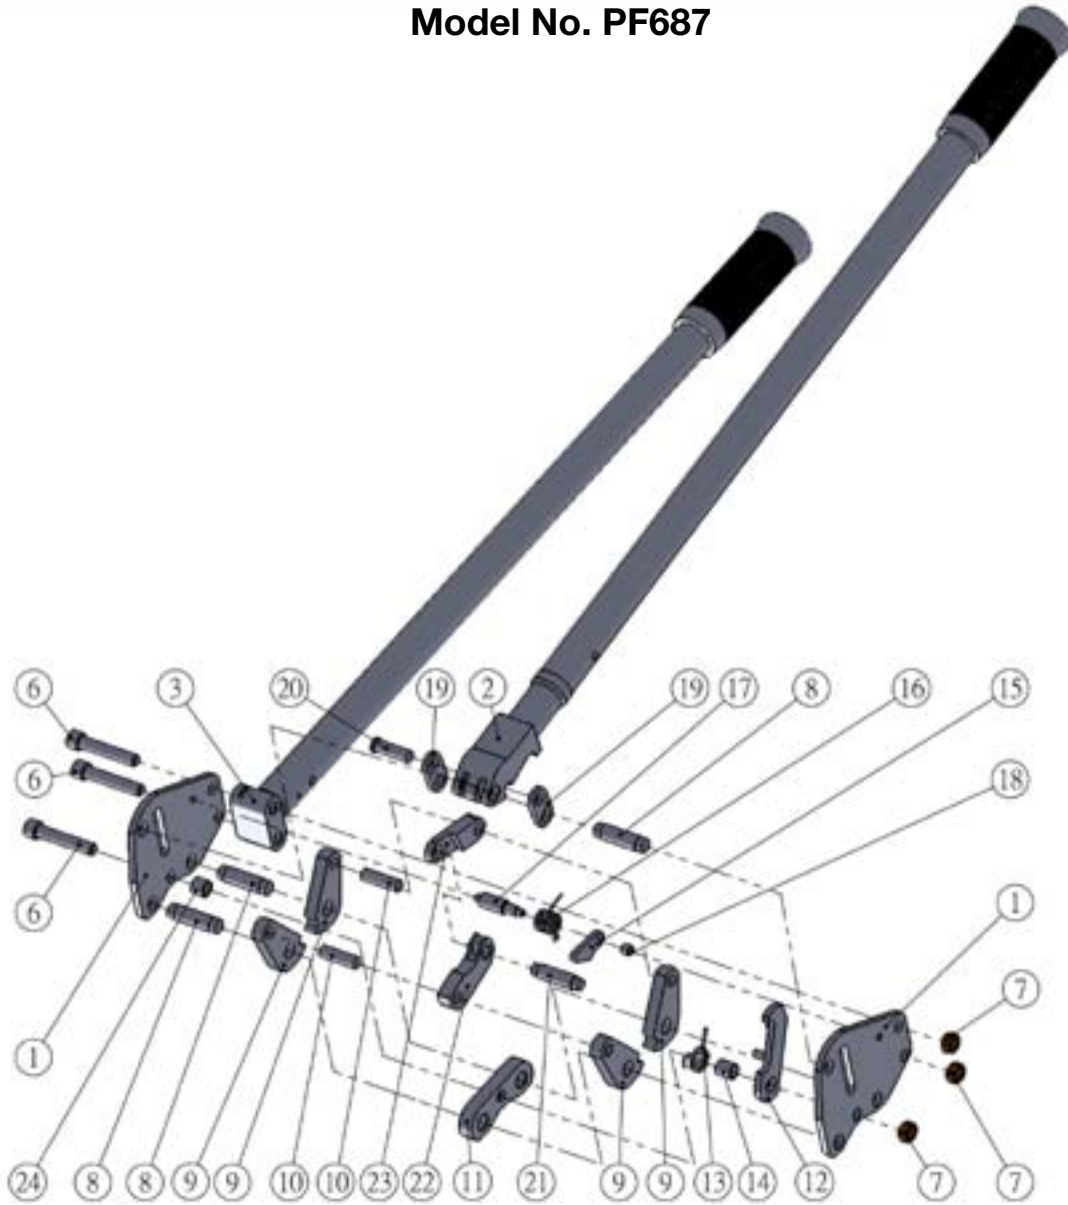

# KLETON

## 1 1/4" STEEL STRAPPING SEALER Model No. PF687

Part No.	Description	Qty.
01	Side Plate	2
02	Upper Handle Assembly	1
03	Lower Handle Assembly	1
06	Cap Screw	3
07	Nut	3
08	Jaw Pin	3
09	Jaw	4
10	Toggle Link Pin	2
11	Notcher	1
12	Latch	1
13	Latch Spring	1

14	Latch Spacer	1
15	Latch Trigger	1
16	Trigger Spring	1
17	Latch Trigger Pin	1
18	Trigger Spacer	1
19	Short Link	2
20	Short Link Pin	1
21	Link Pin	1
22	Toggle Link Female	1
23	Toggle Link Male	1
24	Spacer	1