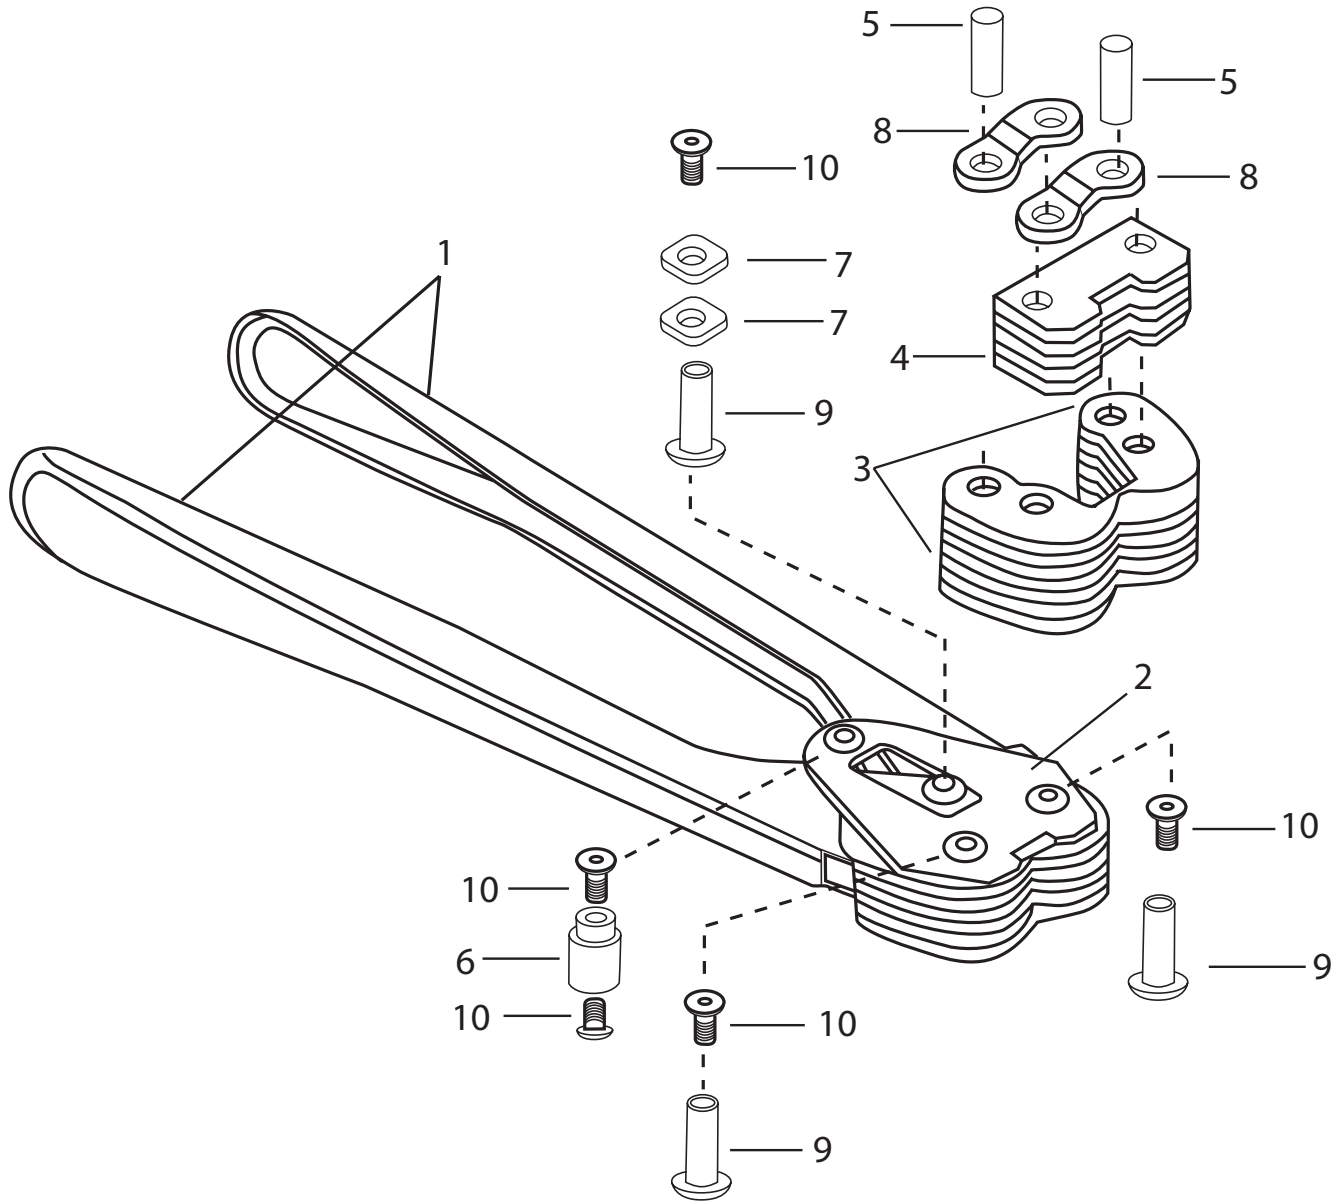

PA556

5/8" POLY SEALER /
SCELLEUR DE FEUILLARD EN POLY DE 5/8"

Part No. /No de pièce	Order No. /No comm	Description	Qty /Qté
1	PC940	Long handle 18" / Manche long, 18"	2
2	PC941	Side plate / Plaque latérale	2
3	PC942	Jaw / Mâchoire	8
4	PC943	Shear / Cisaille	3
5	PC944	Handle pin / Goupille de manche	2
6	PC945	Collar / Bague	1
7	PC946	Shoulder plate / Plaque d'épaulement	2
8	PC947	Connecting plate / Plaque de raccordement	2
9	PC948	Pivot pin / Pivot	3
10	PC949	Set screw, M6 x 10 / Vis de fixation, M6 x 10	8